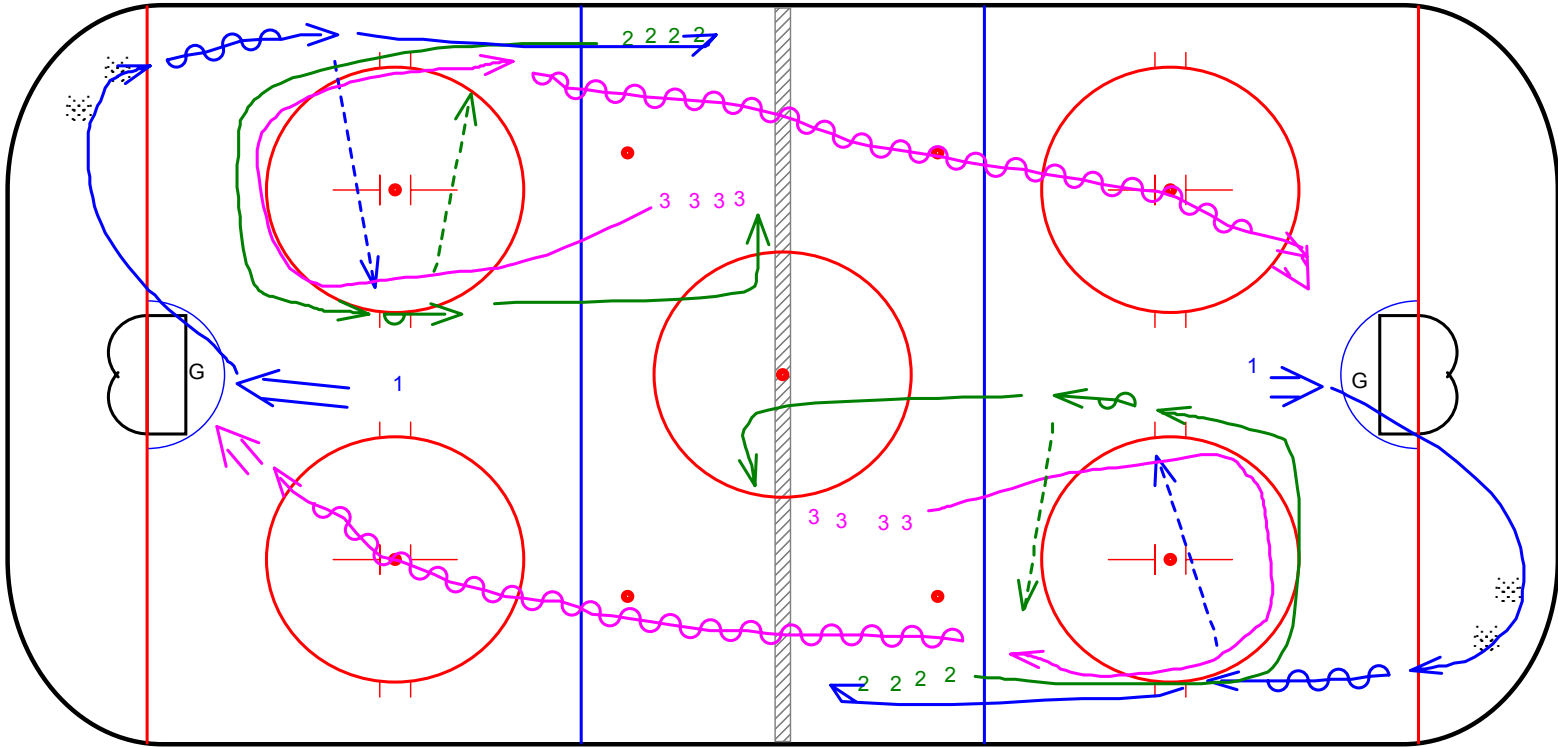

Continuous Pass 2

continuous pass...no whistle command

1's start with shot on whistle, then drop down & pick up puck to make breakout pass of the wall to 2 who has curled into lateral support, 2 makes immediate pass to 3 who has curled into lateral support, 1 becomes a 2 and 2 becomes a 3, 3 drives net for shot.