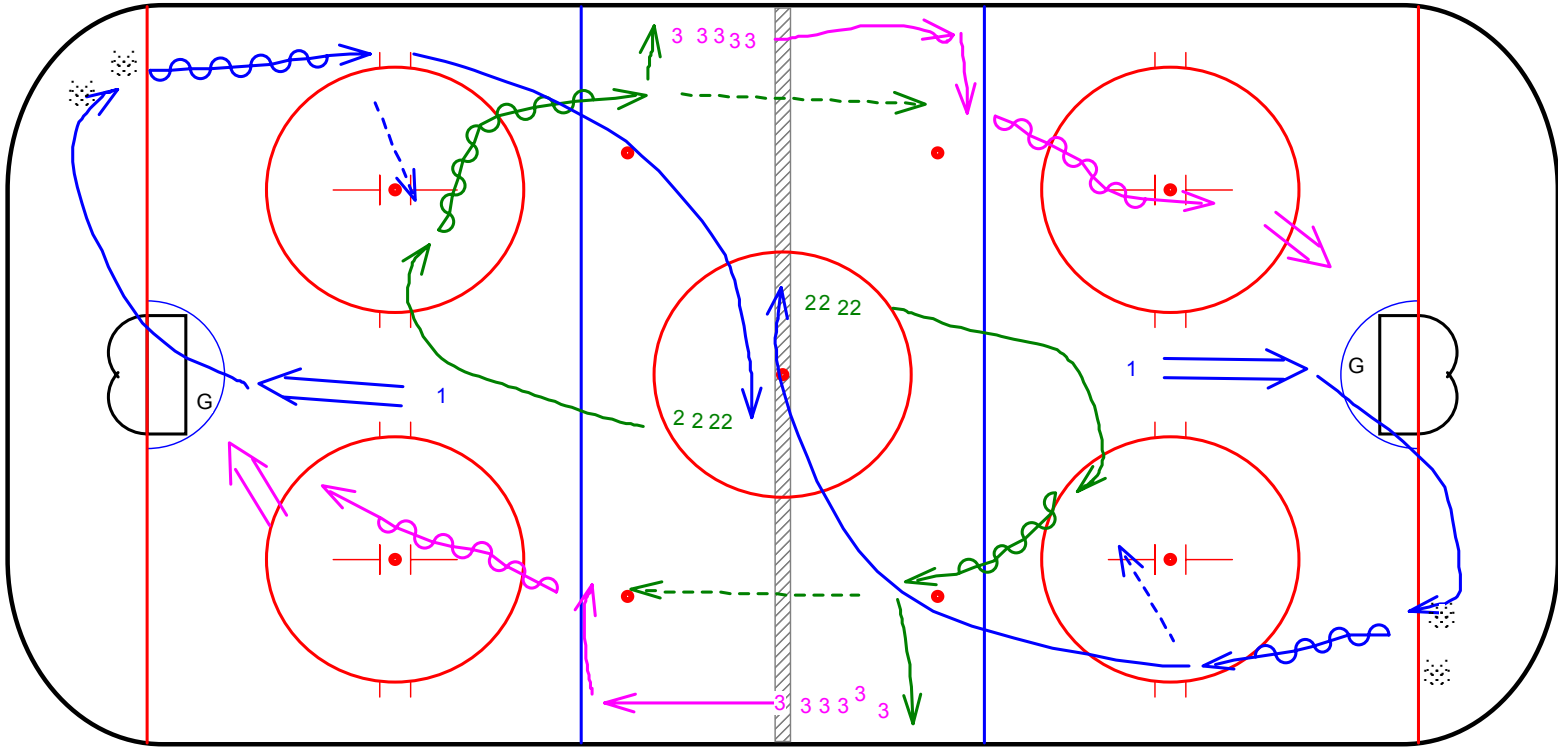

Continuous Pass 3

continuous without whistle command

Whistle starts 1's with shot on goal, 1's then drop into corner and pick up puck for breakout pass of the was to 2's who curl down in support skate, 2's skate puck into neutral zone for pass to 3's who give up ice support then drive net for shot on goal.